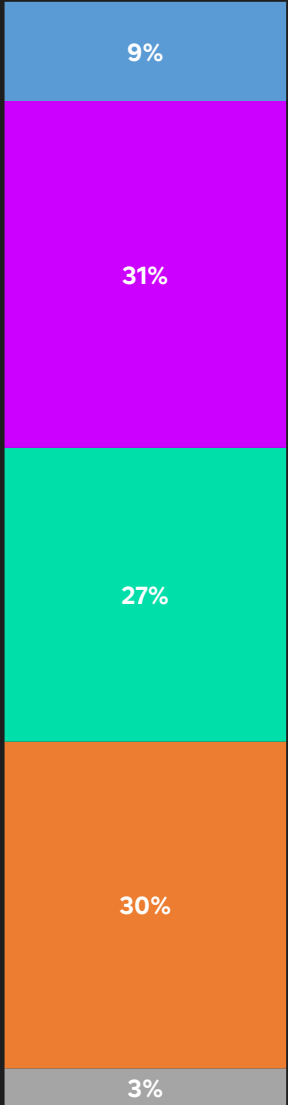

SHARE OF VIEWER MINUTES YTD

COMMERCIAL BVoD'S

Chart Key

Individuals

143Bn