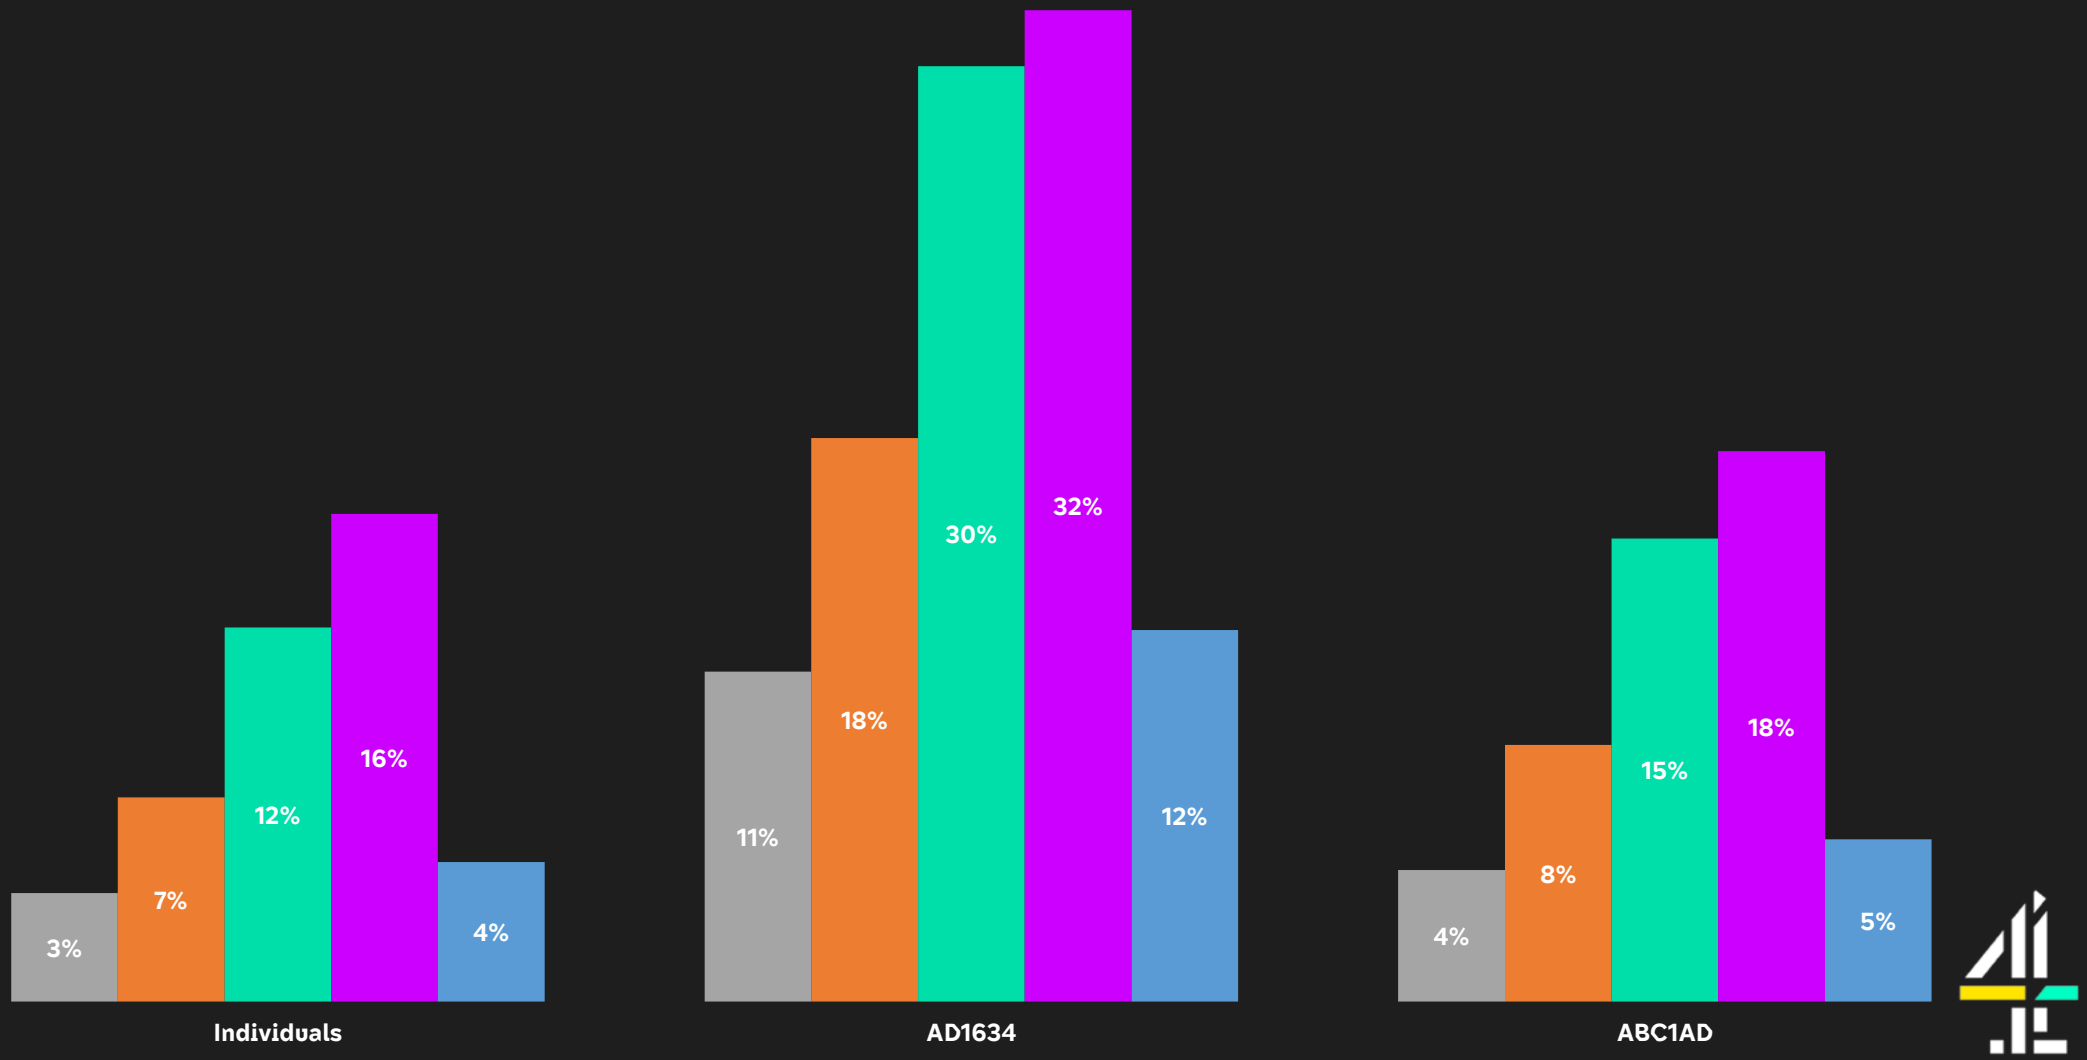

PERCENTAGE OF VIEWER MINUTES VISITING BROADCASTERS VIA BVOD'S YTD

COMMERCIAL BVOD'S

Chart Key