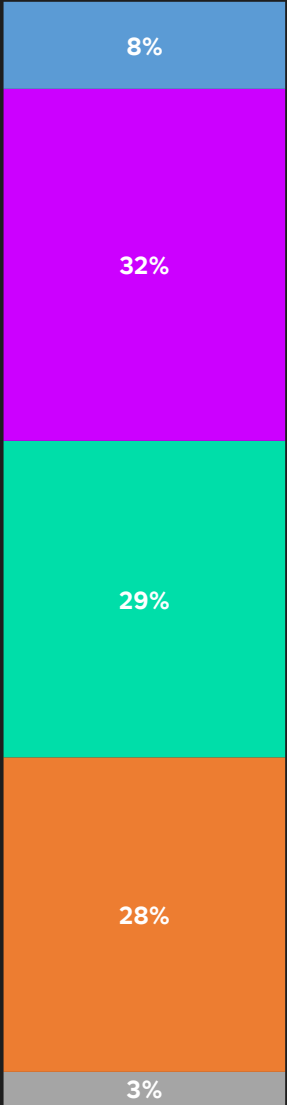

VOD LANDSCAPE

- **ALL 4** has delivered more 1634 Viewer Minutes than any other Commercial BVoD YTD
- **5** of the biggest shows across all Commercial BVoD's have come from All 4

SHARE OF VIEWER MINUTES YTD

COMMERCIAL BVoD'S

Chart Key

Individuals

143Bn

AD1634

39Bn

ABC1AD

82Bn